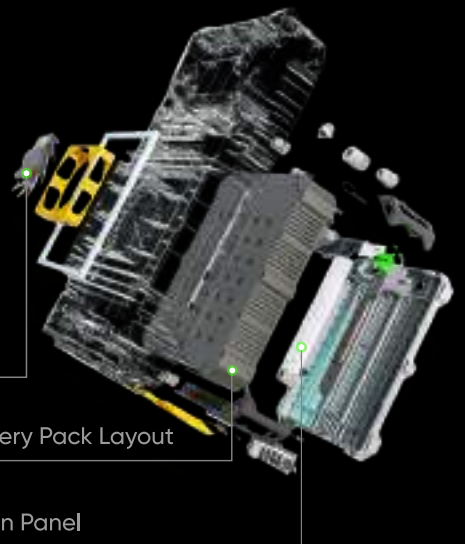

Cooling fan

Optimized Battery Pack Layout

Heat Dissipation Panel