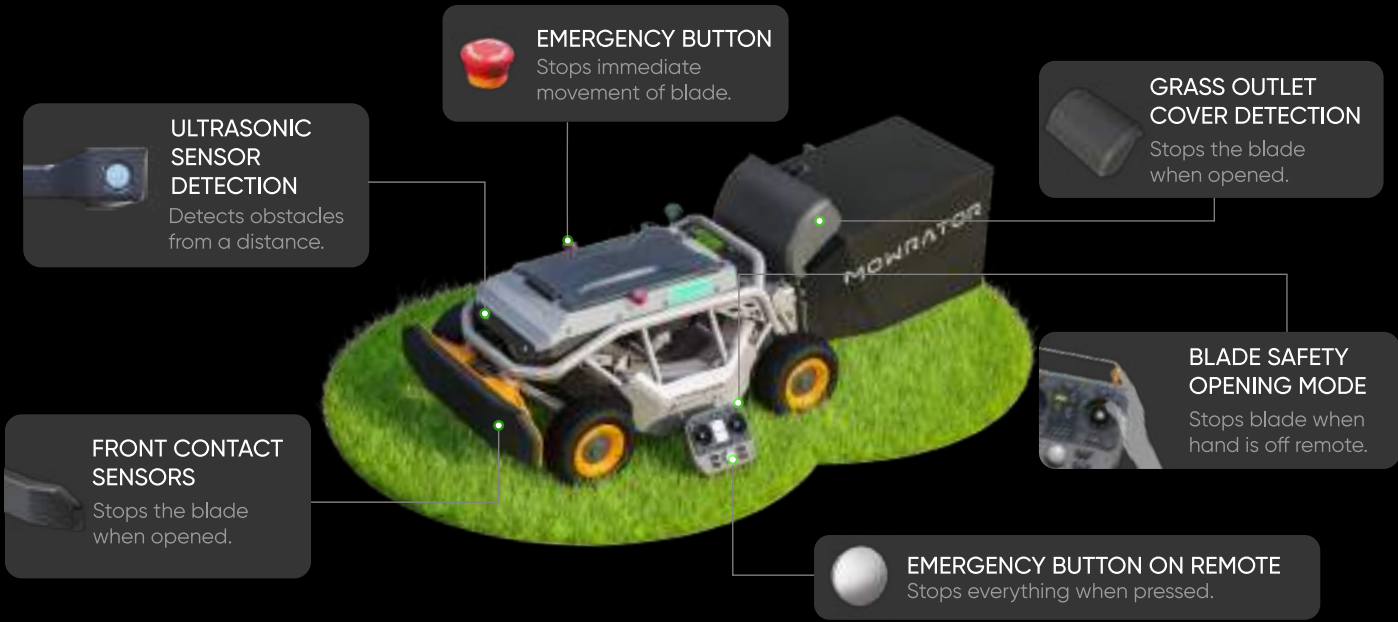

Resolution
320 x 480, 241 PPI

Size
2.35 in

Touchscreen
Capacitive Touch

RADIO FREQUENCY

Operating Frequency
2,400-2,480 GHz

Antenna
Built-in Dual Antennas

Effective Isotropic Radiated Power (EIRP)
9 dBm

OTHER

Assisted Driving
Cruise Control, One Button U-Turn

OTA
Supported

Professional Remote Controller

Application Scenarios

more application mow around varying terrains

Male Farmer

Professional Landscaper

Female Homeowner