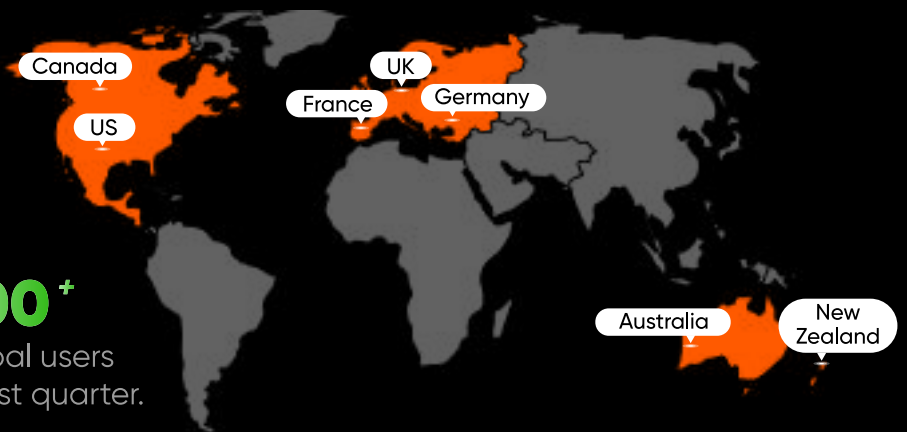

Seniors With Mobility Issues

Effortless Lawn Care, Conquer Tough Spots, Enjoy Every Yard

CONTACT US

Website: mowrator.com

Email: sales@mowrator.com

Facebook @MowratorGlobal

INSTAGRAM

FACEBOOK

TIKTOK

MORE

Over

\$1000000 raised through Kickstarter

600+

Global users in First quarter.